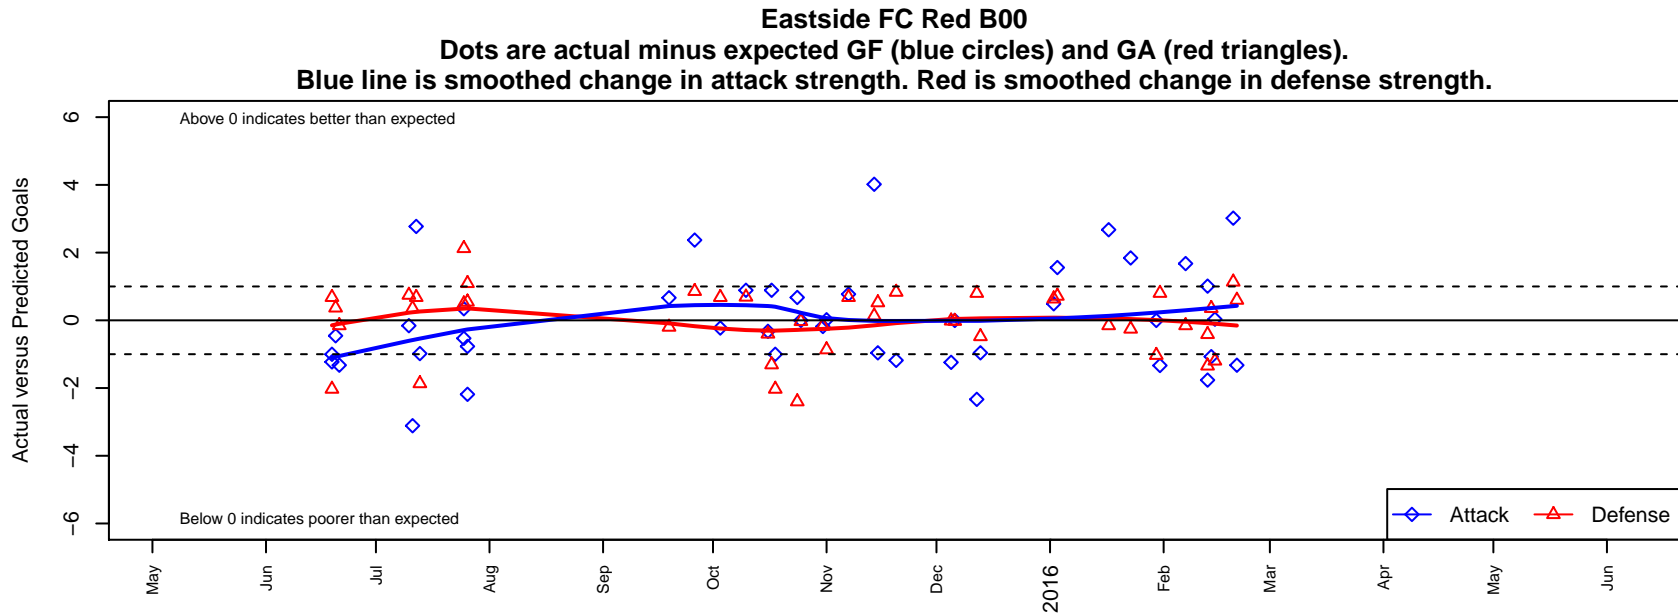

## Eastside FC Red B00

Eastside FC  
 Preston, WA  
 B00 total strength=1752  
 attack=40.6 defense=18.1  
 fall league = RCL B00 Div 1

alt names used:  
 Eastside FC B00 RED  
 EASTSIDE FC B'00 RED (WA)  
 EASTSIDE FC B'00 RED (WA)  
 Eastside FC B00 RED  
 Eastside FC B00 Red A  
 EASTSIDE FC B'00 RED (WA)  
 Eastside FC B00 Red A

**attack and defense variance (black dot)  
relative to other teams  
and top 10 in region**

**attack and defense rating  
relative to others at age  
and all opponents in last 13 months**

**Performance relative to 13 month average**