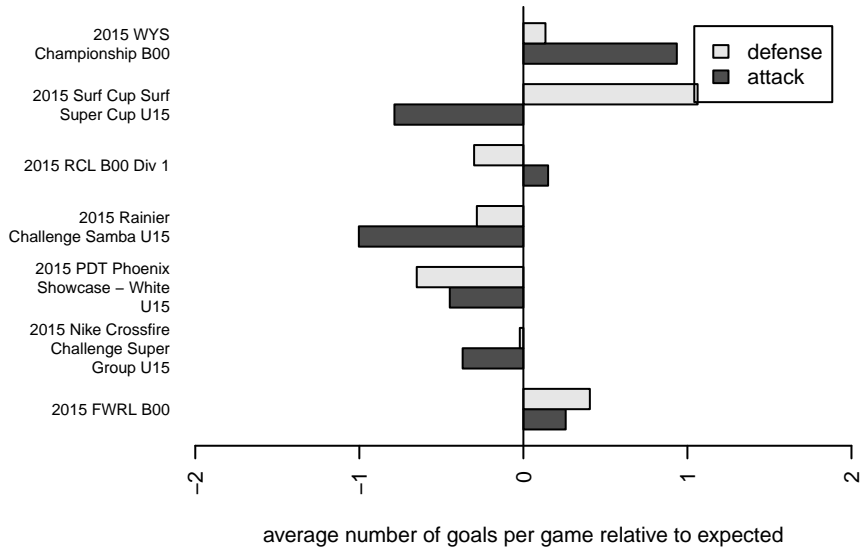

## Eastside FC Red B00

Eastside FC  
 Preston, WA  
 B00 total strength=1752  
 attack=40.6 defense=18.1  
 fall league = RCL B00 Div 1

alt names used:  
 Eastside FC B00 RED  
 EASTSIDE FC B'00 RED (WA)  
 EASTSIDE FC B'00 RED (WA)  
 Eastside FC B00 RED  
 Eastside FC B00 Red A  
 EASTSIDE FC B'00 RED (WA)  
 Eastside FC B00 Red A

Venues played:  
 2015 Rainier Challenge Samba U15  
 2015 Nike Crossfire Challenge Super Group U'  
 2015 Surf Cup Surf Super Cup U15  
 2015 RCL B00 Div 1  
 2015 FWRL B00  
 2015 WYS Championship B00  
 2015 PDT Phoenix Showcase – White U15

**attack and defense variance (black dot)  
relative to other teams  
and top 10 in region**

**attack and defense rating  
relative to others at age  
and all opponents in last 13 months**

**Performance relative to 13 month average**