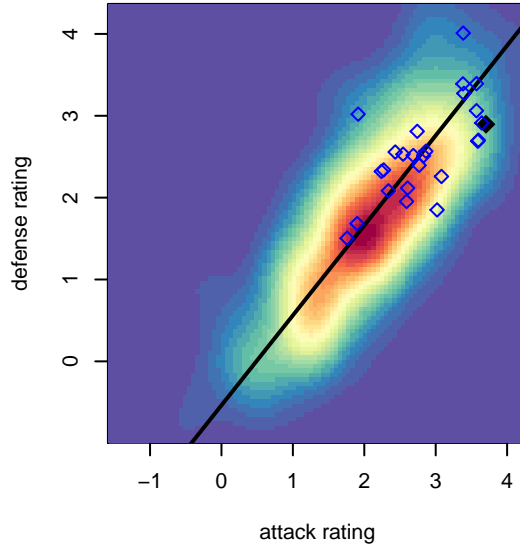

## Eastside FC Red B00

Eastside FC  
 Preston, WA  
 B00 total strength=1752  
 attack=40.6 defense=18.1  
 fall league = RCL B00 Div 1

alt names used:  
 Eastside FC B00 RED  
 EASTSIDE FC B'00 RED (WA)  
 EASTSIDE FC B'00 RED (WA)  
 Eastside FC B00 RED  
 Eastside FC B00 Red A  
 EASTSIDE FC B'00 RED (WA)  
 Eastside FC B00 Red A

**attack and defense variance (black dot)  
relative to other teams  
and top 10 in region**

**attack and defense rating  
relative to others at age  
and all opponents in last 13 months**

**Performance relative to 13 month average**