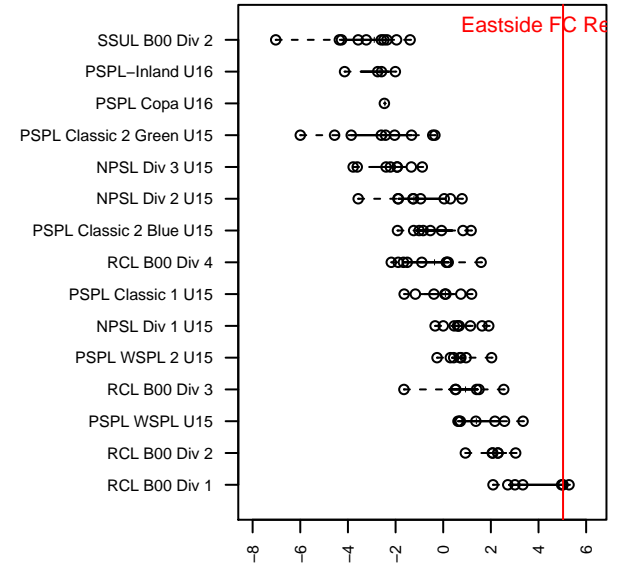

## Eastside FC Red B00

Eastside FC  
 Preston, WA  
 B00 total strength=1752  
 attack=40.6 defense=18.1  
 fall league = RCL B00 Div 1

alt names used:  
 Eastside FC B00 RED  
 EASTSIDE FC B'00 RED (WA)  
 EASTSIDE FC B'00 RED (WA)  
 Eastside FC B00 RED  
 Eastside FC B00 Red A  
 EASTSIDE FC B'00 RED (WA)  
 Eastside FC B00 Red A

**attack and defense variance (black dot)  
relative to other teams  
and top 10 in region**

**attack and defense rating  
relative to others at age  
and all opponents in last 13 months**

**Performance relative to 13 month average**