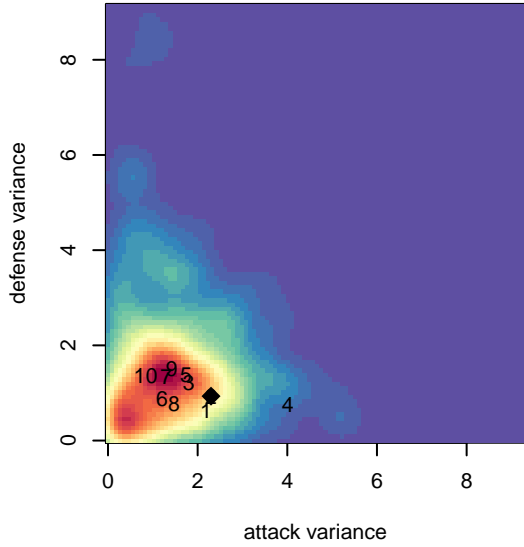

## Eastside FC Red B00

Eastside FC  
 Preston, WA  
 B00 total strength=1752  
 attack=40.6 defense=18.1  
 fall league = RCL B00 Div 1

alt names used:  
 Eastside FC B00 RED  
 EASTSIDE FC B'00 RED (WA)  
 EASTSIDE FC B'00 RED (WA)  
 Eastside FC B00 RED  
 Eastside FC B00 Red A  
 EASTSIDE FC B'00 RED (WA)  
 Eastside FC B00 Red A

**attack and defense variance (black dot)  
relative to other teams  
and top 10 in region**

**attack and defense rating  
relative to others at age  
and all opponents in last 13 months**

**Performance relative to 13 month average**