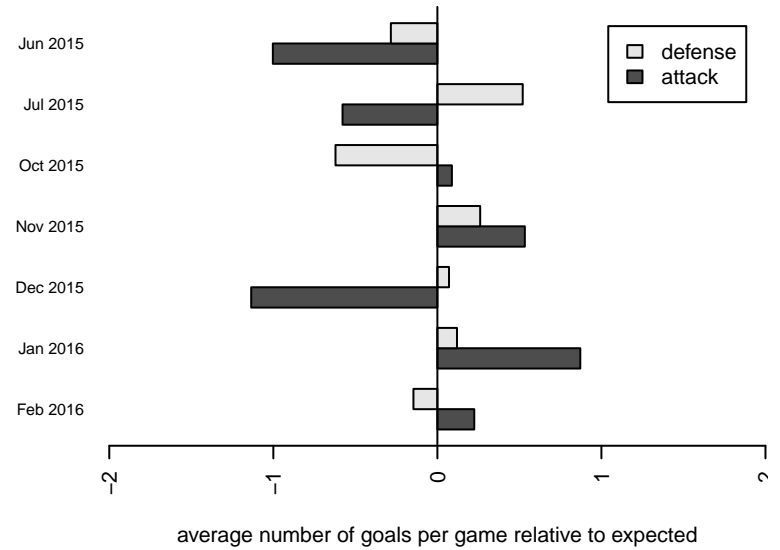

Performance relative to 13 month average